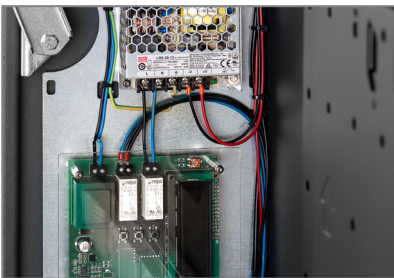

The totem is made from a high-quality steel construction, is lockable and supplied with 6.4 mm thick, anti-reflective laminated safety glass (VSG). The base offers space for concealed floor wiring. The installed components are always protected against unauthorized access and vandalism.

The ScreenOut® Eco Kiosk series includes active ventilation by high-quality industrial fans and a filter bank as standard to ensure perfect air circulation (air curtain) or filtering.

The front of the outdoor totem is manufactured according to protection standard IP65 / NEMA 4, the back according to IP54 standard. The cabling and protection is carried out pro-

fessionally according to VDE specifications (e-check). The outdoor totem is also tested according to EMC requirements and has the DGUV V3 seal of approval.

The front can be opened. Full service access is also provided during operation thanks to the pull-out bracket. The interior dimensions also offer enough space e. G. for a mini PC, Set Top Box or plug-bar.

Thanks to industrial fans, industrial heating and double sensor-based temperature control the outdoor totem is suitable in an ambient temperature range from -25° C to +40° C.

The standard version is intended for permanent installation using a foundation*.

Optionally, the steel can be customized in special RAL colors or with a logo.

Cabling according to VDE guidelines