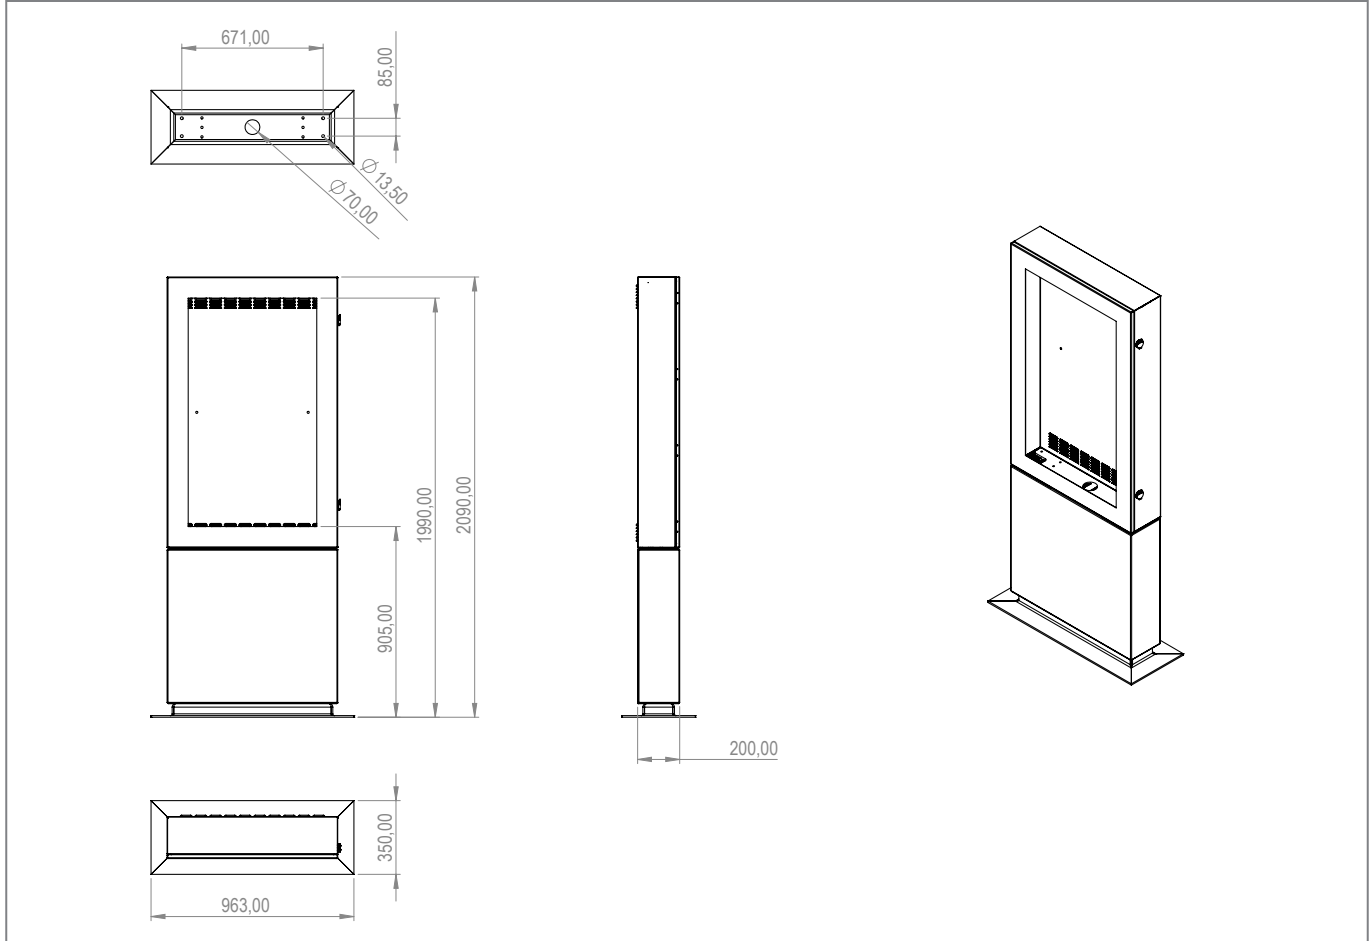

ScreenOut® Eco Kiosk M

Item no.: 1662

Outdoor totem with heating and ventilation

- for screens from 46 up to 49" | 117 - 124 cm
- VESA mount, adapted to the hole pattern of the screen
- incl. pull-out function of screen for optimal service access
- 6.4 mm thick, antireflective laminated safety glass (LSG)
- manufactured according to:
  IP 65 / NEMA 4 (front side) and IP 54 (back side)
- totem is lockable, protection from unauthorized access and vandalism
- enough space for mini PC or Set Top Box
- impact and scratch resistant powder-coating
- standard: anthracite grey (RAL 7016), more RAL colours on request
- Dimensions: W 963 x H 2090 x D 350 mm
- double sensor-based temperature control
- thanks to high-quality heating and ventilation suitable for an ambient temperature range between -25° C and +40° C
- *optional:*
  - desired colour according to RAL (Item no.: 1664)
  - WLAN antenna (Item no.: 2515)
  - logo as film plot

*Please note! The supernatant of the threaded rods in the existing foundation must be at least 14 cm. Technical changes reserved.
This document is the property of HAGOR Products GmbH. Forwarding and duplication of this document, utilization and communication of its contents are not permitted unless expressly permitted.
A violation obliges you to pay compensation. All rights reserved in the event of a patent, utility model or design registration.